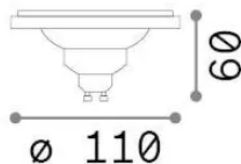

Info generali**Lampadine e accessori - Lampadine gu10**

Non-dimmable light bulb with integrated LED sources and direct light emission

Ean	8021696327037
Articolo	GU10 12W 1030Lm 3000K CRI90
Installazione	Light bulb
Garanzia	5 years
Peso lordo	0.08 kg
Volume	0.000845 m ³