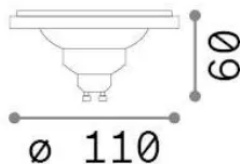

## Lampadine e accessori - Lampadine gu10

Non-dimmable light bulb with integrated LED sources and direct light emission

<b>Ean</b>	8021696327037
<b>Articolo</b>	GU10 12W 1030Lm 3000K CRI90
<b>Installazione</b>	Light bulb
<b>Garanzia</b>	5 years
<b>Peso lordo</b>	0.08 kg
<b>Volume</b>	0.000845 m <sup>3</sup>