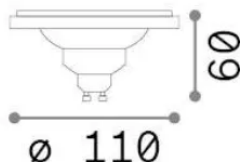

## Lampadine e accessori - Lampadine gu10

Non-dimmable light bulb with integrated LED sources and direct light emission

<b>Ean</b>	8021696327037
<b>Articolo</b>	GU10 12W 1030Lm 3000K CRI90
<b>Installazione</b>	Light bulb
<b>Garanzia</b>	5 years
<b>Peso lordo</b>	0.08 kg
<b>Volume</b>	0.00086 m <sup>3</sup>