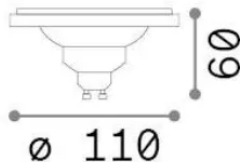

Info generali

Lampadine e accessori - Lampadine gu10

Non-dimmable light bulb with integrated LED sources and direct light emission

Ean	8021696327037
Articolo	GU10 12W 1030Lm 3000K CRI90
Installazione	Light bulb
Garanzia	5 years
Peso lordo	0.08 kg
Volume	0.000845 m ³

Potenza	12 W
Emissione	Direct
Consumo massimo	max 12 W
CCT LED	3000 K
Durata LED (t. 25°C)	25000 h
CRI	> 90
Fascio luminoso	40 °
Flusso utile	1030 lm
Rischio fotobiologico	EXEMPT