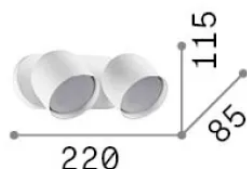

Info sorgente e prestazionali

Sorgente integrata	Light bulb (included)
Sorgente sostituibile	No
Potenza	GX53 max 2 x 15 W
Emissione	Direct
Consumo massimo	-
Lampadina inclusa	123936 GX53 9W 3000K CRI80
Lampadina consigliata	123936 GX53 9W 3000K CRI80