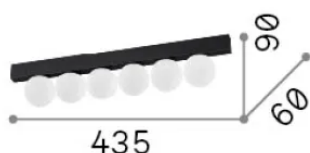

Info sorgente e prestazionali

Sorgente integrata	Integrated LED module
Sorgente sostituibile	Replaceable (by qualified operators only)
Potenza	LED 18 W
Emissione	Diffuse
Consumo massimo	max 18 W
Caratteristiche LED	LED SMD CREE
CCT LED	3000 K
Durata LED (t. 25°c)	50000 h
CRI	> 90
SDCM	3
Fascio luminoso	120°
Flusso sorgente	1350 lm
Flusso utile	1110 lm
Rischio fotobiologico	2