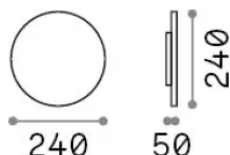

Info sorgente e prestazionali

Sorgente integrata	Integrated LED module
Sorgente sostituibile	No
Potenza	LED 12 W
Emissione	Indirect
Consumo massimo	max 12 W
Caratteristiche LED	LED SMD
CCT LED	3000 K
Durata LED (t. 25°C)	30000 h
CRI	> 90
SDCM	3
Flusso sorgente	1250 lm
Flusso utile	980 lm
Rischio fotobiologico	1
Lampadina inclusa	1
Lampadina consigliata	LED INTEGRATO 1250Lm 3000K