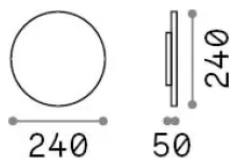

Info sorgente e prestazionali

Sorgente integrata	Integrated LED module
Sorgente sostituibile	No
Potenza	LED 12 W
Emissione	Indirect
Consumo massimo	max 12 W
Caratteristiche LED	LED SMD
CCT LED	3000 K
Durata LED (t. 25°C)	30000 h
CRI	> 90
SDCM	3
Flusso sorgente	1250 lm
Flusso utile	850 lm
Rischio fotobiologico	1
Lampadina inclusa	1
Lampadina consigliata	LED INTEGRATO 1250Lm 3000K