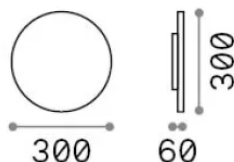

Info sorgente e prestazionali

Sorgente integrata	Integrated LED module
Sorgente sostituibile	No
Potenza	LED 16 W
Emissione	Indirect
Consumo massimo	max 16 W
Caratteristiche LED	LED SMD
CCT LED	3000 K
Durata LED (t. 25°C)	30000 h
CRI	> 90
SDCM	3
Flusso sorgente	1750 lm
Flusso utile	1400 lm
Rischio fotobiologico	1
Lampadina inclusa	1
Lampadina consigliata	LED INTEGRATO 1750Lm 3000K