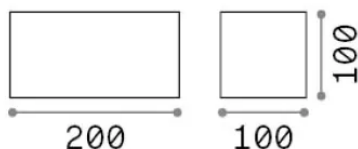

Info sorgente e prestazionali

Sorgente integrata	Integrated LED module
Sorgente sostituibile	No
Potenza	25 W
Emissione	Direct + Indirect
Consumo massimo	max 25 W
Caratteristiche LED	LED COB BRIDGELUX
CCT LED	3000 K
Durata LED (t. 25°c)	30000 h
CRI	> 90
SDCM	3
Fascio luminoso	-
Flusso sorgente	2250 lm
Flusso utile	1340 lm
Rischio fotobiologico	1