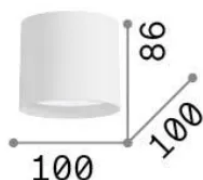

Info sorgente e prestazionali

Sorgente integrata	Integrated LED module
Sorgente sostituibile	Replaceable (by qualified operators only)
Potenza	LED 10 W
Emissione	Direct
Consumo massimo	max 10 W
Caratteristiche LED	LED SMD
CCT LED	3000 K
Durata LED (t. 25°c)	25000 h
CRI	> 90
SDCM	3
Flusso sorgente	1100 lm
Flusso utile	600 lm
Rischio fotobiologico	1