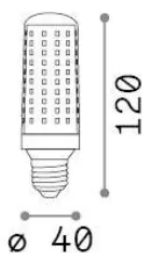

Info generali

Lampadine e accessori - Cilindro

Non-dimmable light bulb with integrated LED sources and diffuse light emission

Ean	8021696337135
Articolo	E27 CILINDRO 14W 3000K CRI90 TRASPARENTE
Installazione	Light bulb
Garanzia	5 years
Peso lordo	0.15 kg
Volume	0.000208 m ³