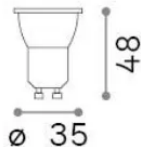

**Info generali****Lampadine e accessori - Lampadine gu10**

Non-dimmable light bulb with integrated LED sources and direct light emission

<b>Ean</b>	8021696339771
<b>Articolo</b>	GU10 04W 280Lm 3000K CRI90
<b>Installazione</b>	Light bulb
<b>Garanzia</b>	5 years
<b>Peso lordo</b>	0.09 kg
<b>Volume</b>	6.1E-5 m <sup>3</sup>