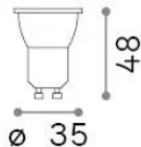

## Lampadine e accessori - Lampadine gu10

Non-dimmable light bulb with integrated LED sources and direct light emission

<b>Ean</b>	8021696339771
<b>Articolo</b>	GU10 04W 280Lm 3000K CRI90
<b>Installazione</b>	Light bulb
<b>Garanzia</b>	5 years
<b>Peso lordo</b>	0.09 kg
<b>Volume</b>	6.1e-05 m <sup>3</sup>