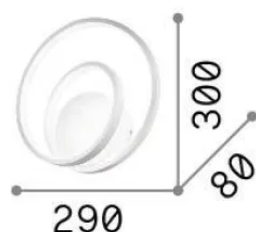

Info sorgente e prestazionali

Sorgente integrata	Integrated LED module
Sorgente sostituibile	No
Potenza	26 W
Emissione	Diffuse
Consumo massimo	max 26 W
Caratteristiche LED	LED SMD
CCT LED	2700 K
Durata LED (t. 25°c)	30000 h
CRI	> 90
SDCM	3
Fascio luminoso	-
Flusso sorgente	2450 lm
Flusso utile	1030 lm
Rischio fotobiologico	EXEMPT