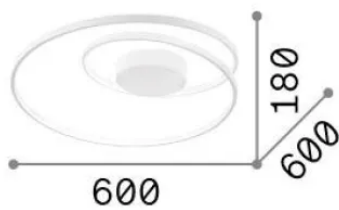

Info sorgente e prestazionali

Sorgente integrata	Integrated LED module
Sorgente sostituibile	No
Potenza	47 W
Emissione	Diffuse
Consumo massimo	max 47 W
Caratteristiche LED	LED SMD
CCT LED	4000 K
Durata LED (t. 25°C)	30000 h
CRI	> 90
SDCM	3
Fascio luminoso	-
Flusso sorgente	5500 lm
Flusso utile	2600 lm
Rischio fotobiologico	EXEMPT