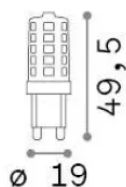

Info sorgente e prestazionali

Potenza	4 W
Emissione	Diffuse
Consumo massimo	max 4 W
CCT LED	2700 K
Durata LED (t. 25°C)	15000 h
CRI	> 90
Fascio luminoso	-
Flusso utile	500 lm
Rischio fotobiologico	1