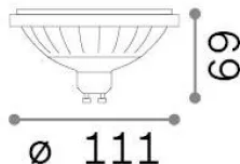

Info generali

Lampadine e accessori - Lampadine gu10

Non-dimmable light bulb with integrated LED sources and direct light emission

Ean	8021696342894
Articolo	GU10 12W 1050Lm 2700K CRI90
Installazione	Light bulb
Garanzia	5 years
Peso lordo	0.22 kg
Volume	0.001008 m ³