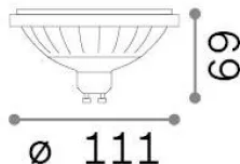

**Info generali****Lampadine e accessori - Lampadine gu10**

Non-dimmable light bulb with integrated LED sources and direct light emission

<b>Ean</b>	8021696342894
<b>Articolo</b>	GU10 12W 1050Lm 2700K CRI90
<b>Installazione</b>	Light bulb
<b>Garanzia</b>	5 years
<b>Peso lordo</b>	0.22 kg
<b>Volume</b>	0.001008 m <sup>3</sup>