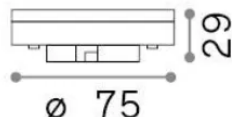

Info generali

Lampadine e accessori - Lampadine gx53

Non-dimmable light bulb with integrated LED sources and direct light emission

Ean	8021696342900
Articolo	GX53 9W 2700K CRI90
Installazione	Light bulb
Garanzia	5 years
Peso lordo	0.03 kg
Volume	0.000169 m ³