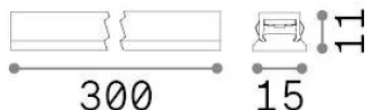

Info sorgente e prestazionali

Sorgente integrata	Integrated LED module
Sorgente sostituibile	No
Potenza	6 W
Emissione	Direct
Consumo massimo	max 6 W
Caratteristiche LED	LED SMD BRIDGELUX
CCT LED	2700 K
Durata LED (t. 25°c)	50000 h
CRI	> 90
SDCM	3
Fascio luminoso	110°
Flusso sorgente	510 lm
Flusso utile	210 lm
Rischio fotobiologico	EXEMPT
Potenza in stand-by	< 0.50 W