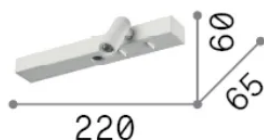

Info generali

Interno - Applique

Indoor wall mounted adjustable lamp with multiple integrated LED sources, in-built switches and direct light emission

Ean	8021696345505
Articolo	BONNE NUIT-2 AP OTTONE
Installazione	Applique
Garanzia	5 years
Peso lordo	0.46 kg
Volume	0.001629 m ³

Info sorgente e prestazionali

Sorgente integrata	Integrated LED module
Sorgente sostituibile	Replaceable (by qualified operators only)
Potenza	LED 6,5 W
Emissione	Direct
Consumo massimo	max 6,5 W
Caratteristiche LED	LED SMD CREE
CCT LED	3000 K
Durata LED (t. 25°c)	50000 h
CRI	> 90
SDCM	3
Flusso sorgente	420 lm
Flusso utile	340 lm
Rischio fotobiologico	2
Lampadina inclusa	1
Lampadina consigliata	LED INTEGRATO 420Lm 3000K