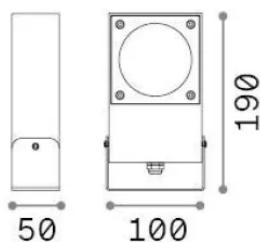

Info sorgente e prestazionali

Sorgente integrata	Light bulb (not included)
Sorgente sostituibile	No
Potenza	GX53 max 1 x 9 W
Emissione	Direct
Consumo massimo	-
Lampadina consigliata	154008 GX53 9W 4000K CRI80