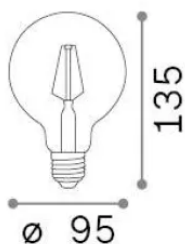

Info generali**Lampadine e accessori - Goccia**

Non-dimmable light bulb with integrated LED sources and diffuse light emission

Ean	8021696345840
Articolo	E27 GLOBO D95 FILAMENT 4W 3000K CRI80 BIANCO
Installazione	Light bulb
Garanzia	5 years
Peso lordo	0.11 kg
Volume	0.0015 m ³