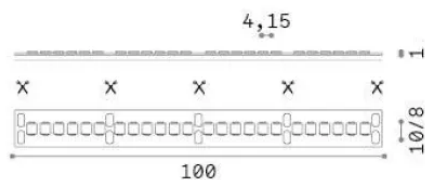

Info sorgente e prestazionali

Potenza	75 W
Emissione	Direct
Consumo massimo	max (1 m) 15 W
CCT LED	3000 K
Durata LED (t. 25°C)	50000 h
CRI	> 90
SDCM	3
Fascio luminoso	120 °
Flusso utile	(1 m) 1630 lm
Rischio fotobiologico	1